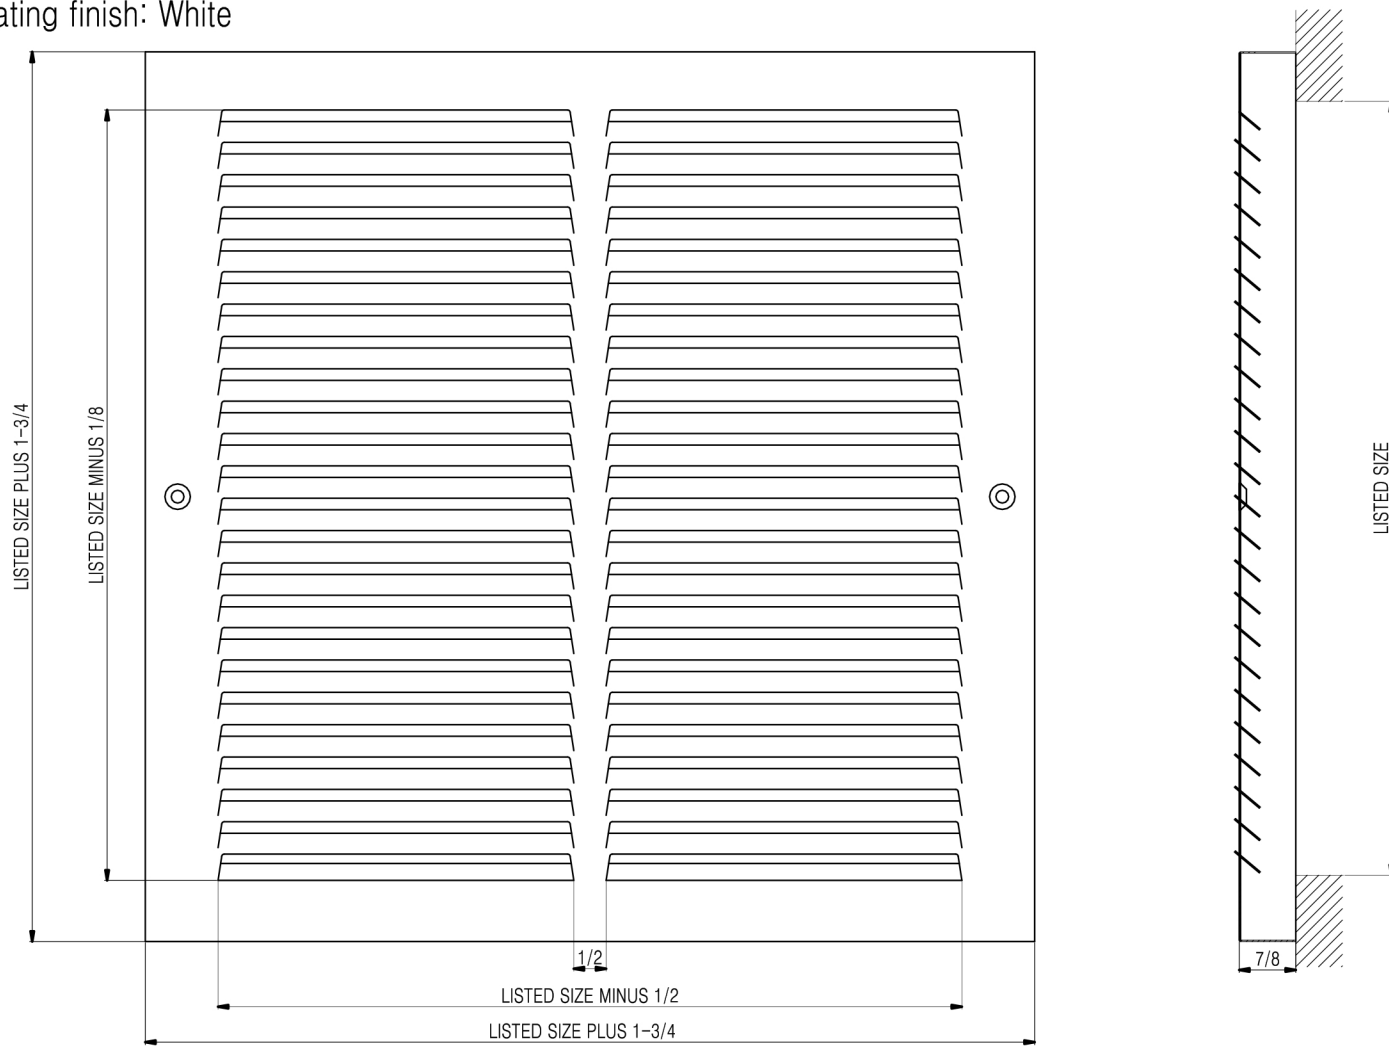

# GR7W Baseboard Return Air Grille

- One-piece steel construction
- 7/8" projection
- 1/2" space fins
- Durable coating finish: White

Drawing date: November 16, 2017